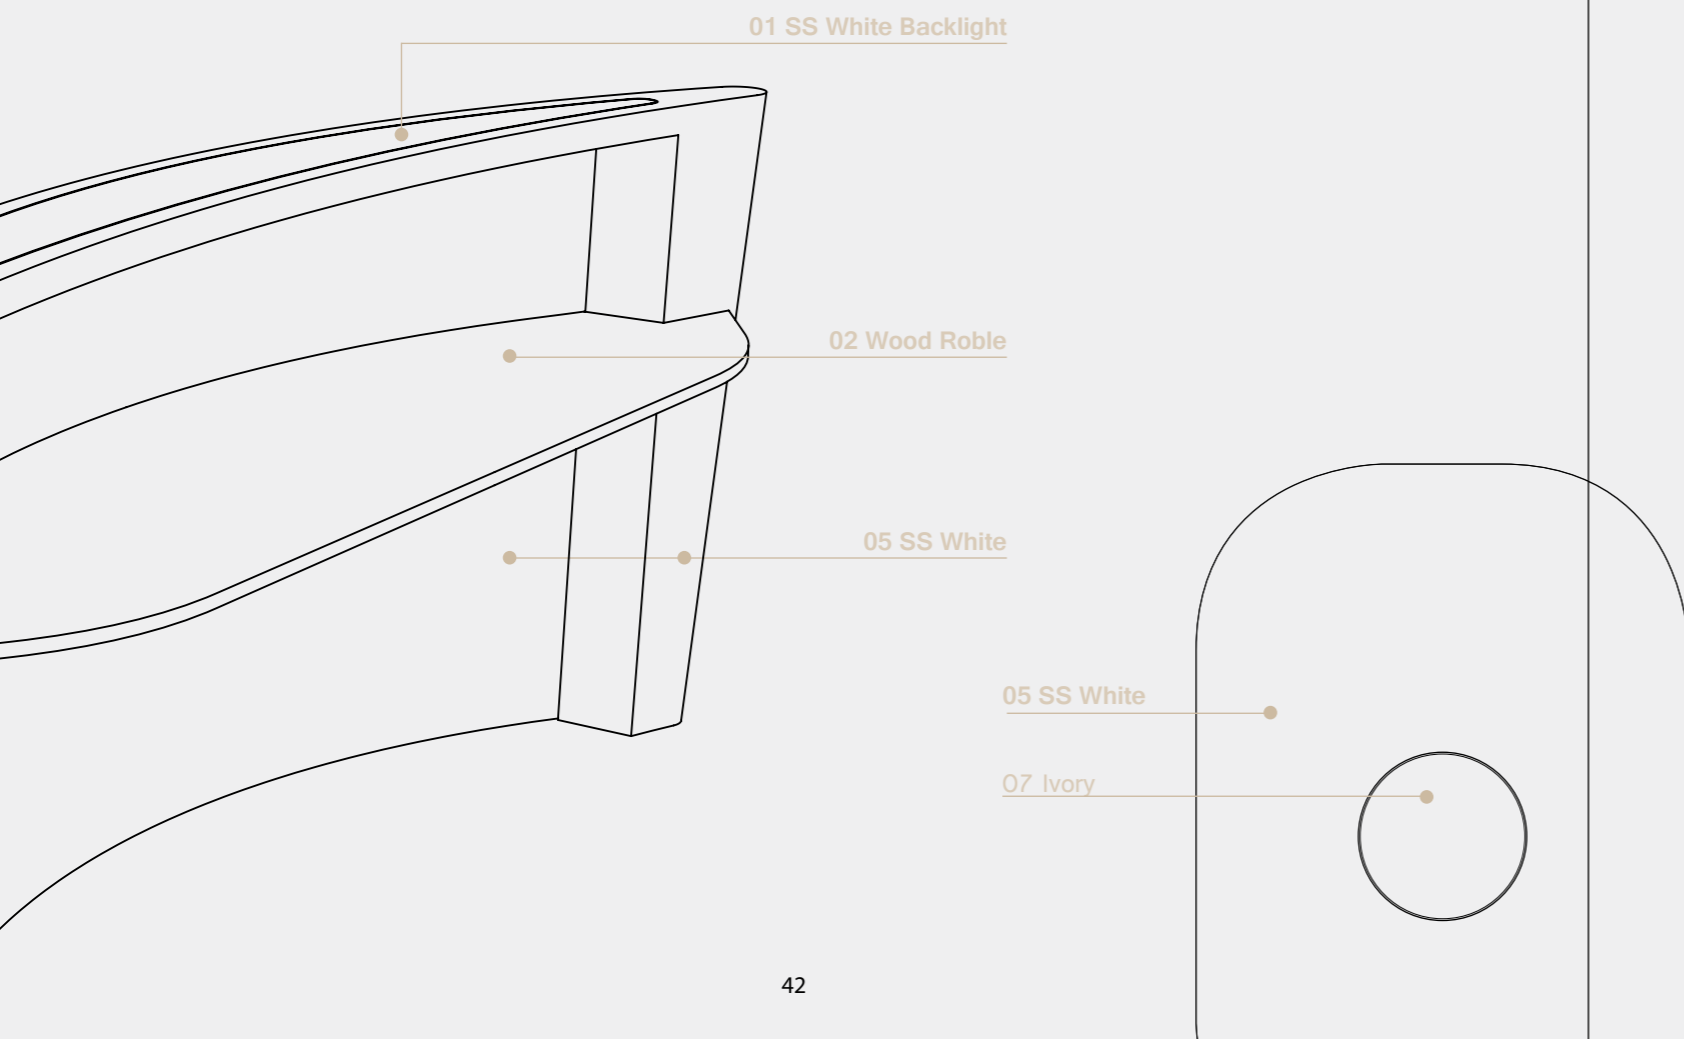

Choose *Materials*