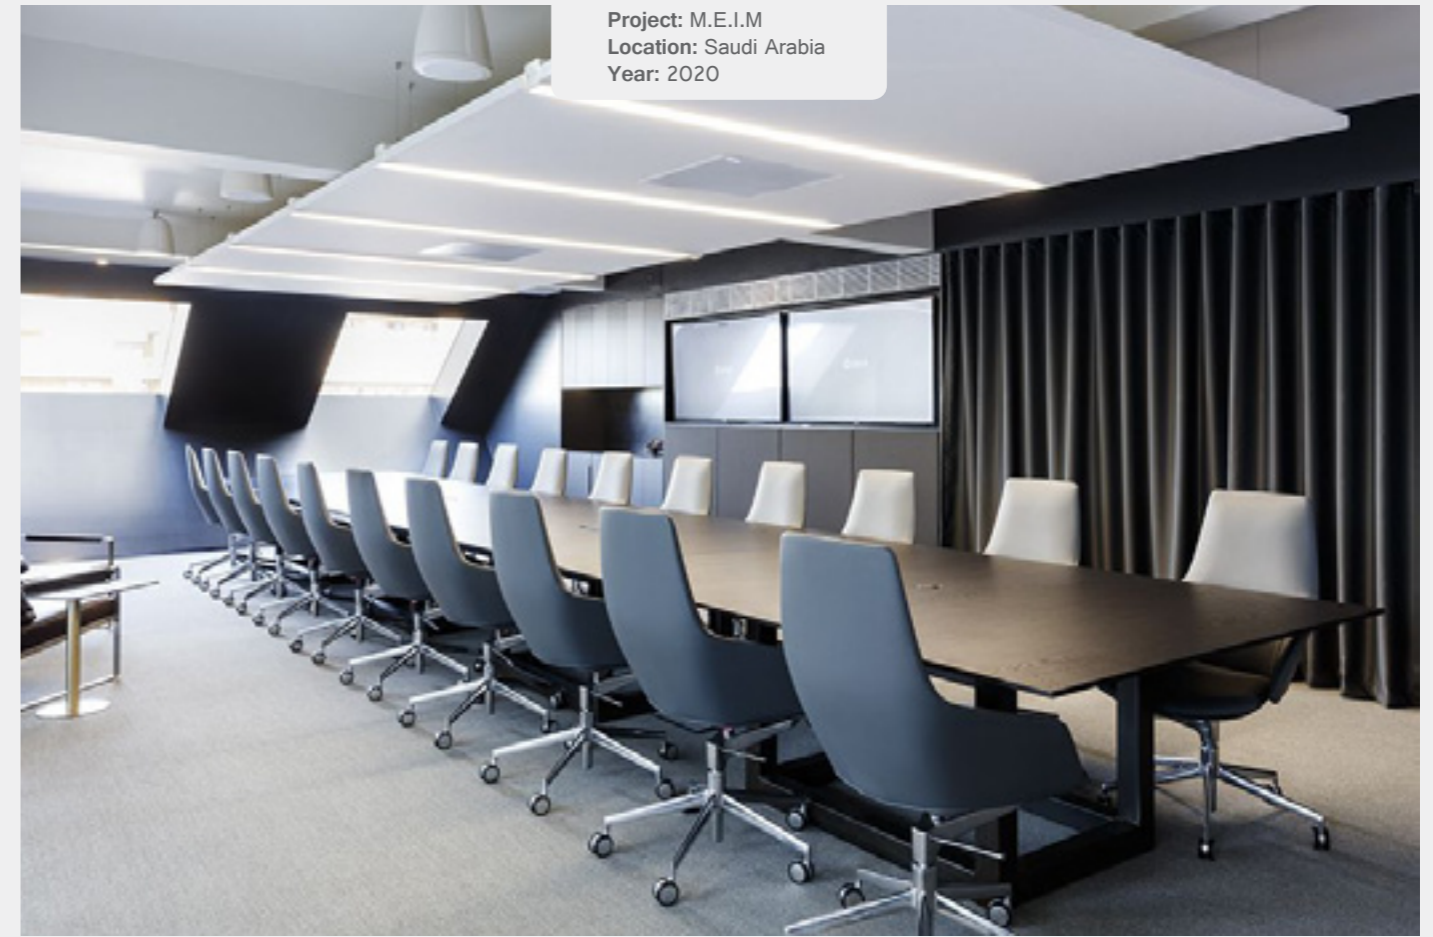

5_ Installations (Client or Kz Bespoke)

Project: Private meeting room
Location: France
Year: 2019

Connectivity

Project: Private House
Location: France
Year: 2016

Project: M.E.I.M
Location: Saudi Arabia
Year: 2020