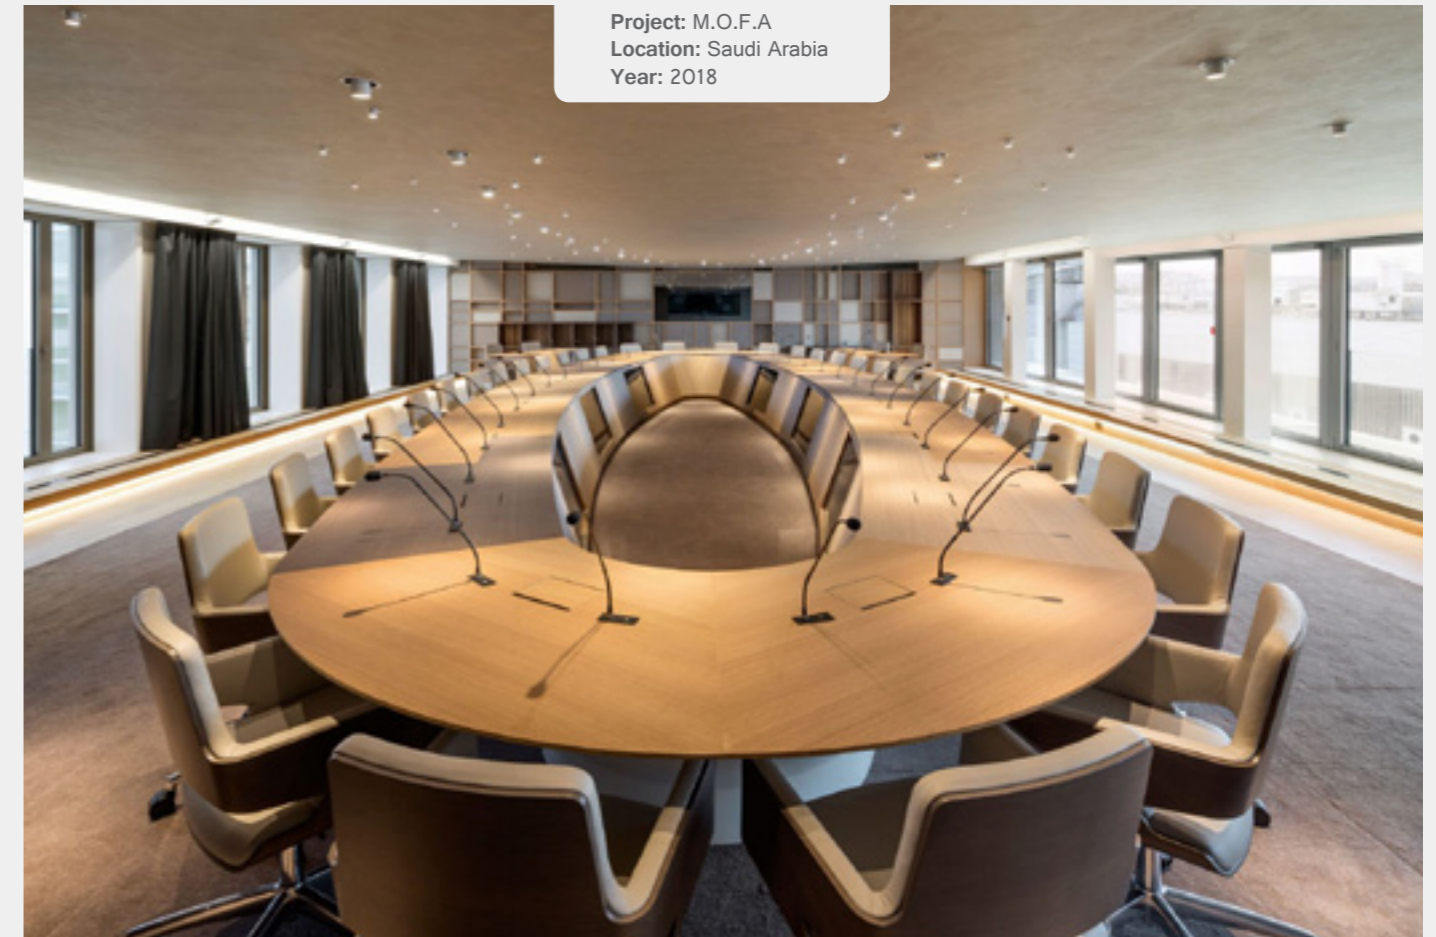

5_ Installations (Client or Kz Bespoke)

Project: Private meeting room
Location: France
Year: 2019

Connectivity

Project: Private House
Location: France
Year: 2016

Project: M.E.I.M
Location: Saudi Arabia
Year: 2020